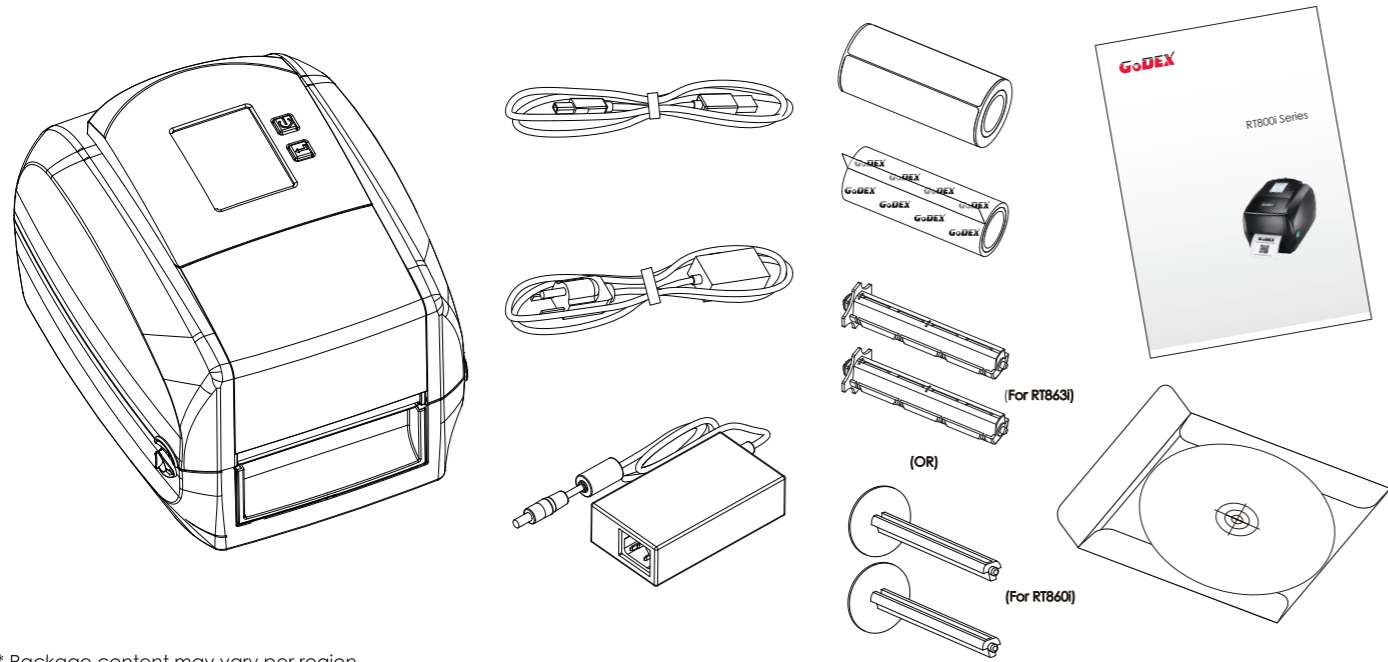

1

\* Package content may vary per region.

2

RT800i Series Quick Guide  
Ver.A  
2018.05.04  
317-026800-203

RT800i Series

Barcodes Made Easy

[www.godexintl.com](http://www.godexintl.com)

**Godex International**  
infoGT@godexintl.com  
+886-2-2225-8580