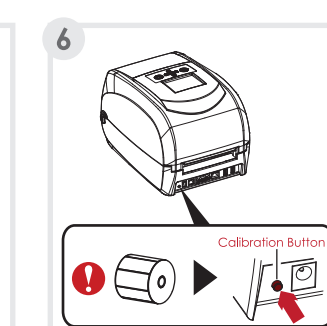

1

RT700i Pro Series Quick Guide

* Package content may vary per region.
* 包裝內容物可能會因銷售地區不同而有所差異
* 限用物質含有情況請參考下頁網址

2

3

4

5

Please scan QR code to get the latest manual and software, or visit Godex website to download.