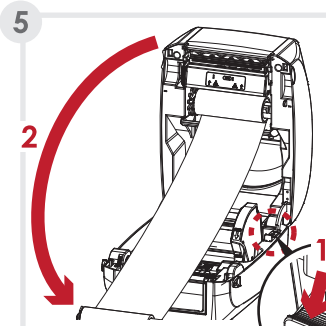

1

RT700i Pro Series Quick Guide

* Package content may vary per region.
* 包裝內容物可能會因銷售地區不同而有所差異
* 限用物質含有情況請參考下頁網址

2

3

4

5

Please scan QR code to get the latest manual and software, or visit Godex website to download.